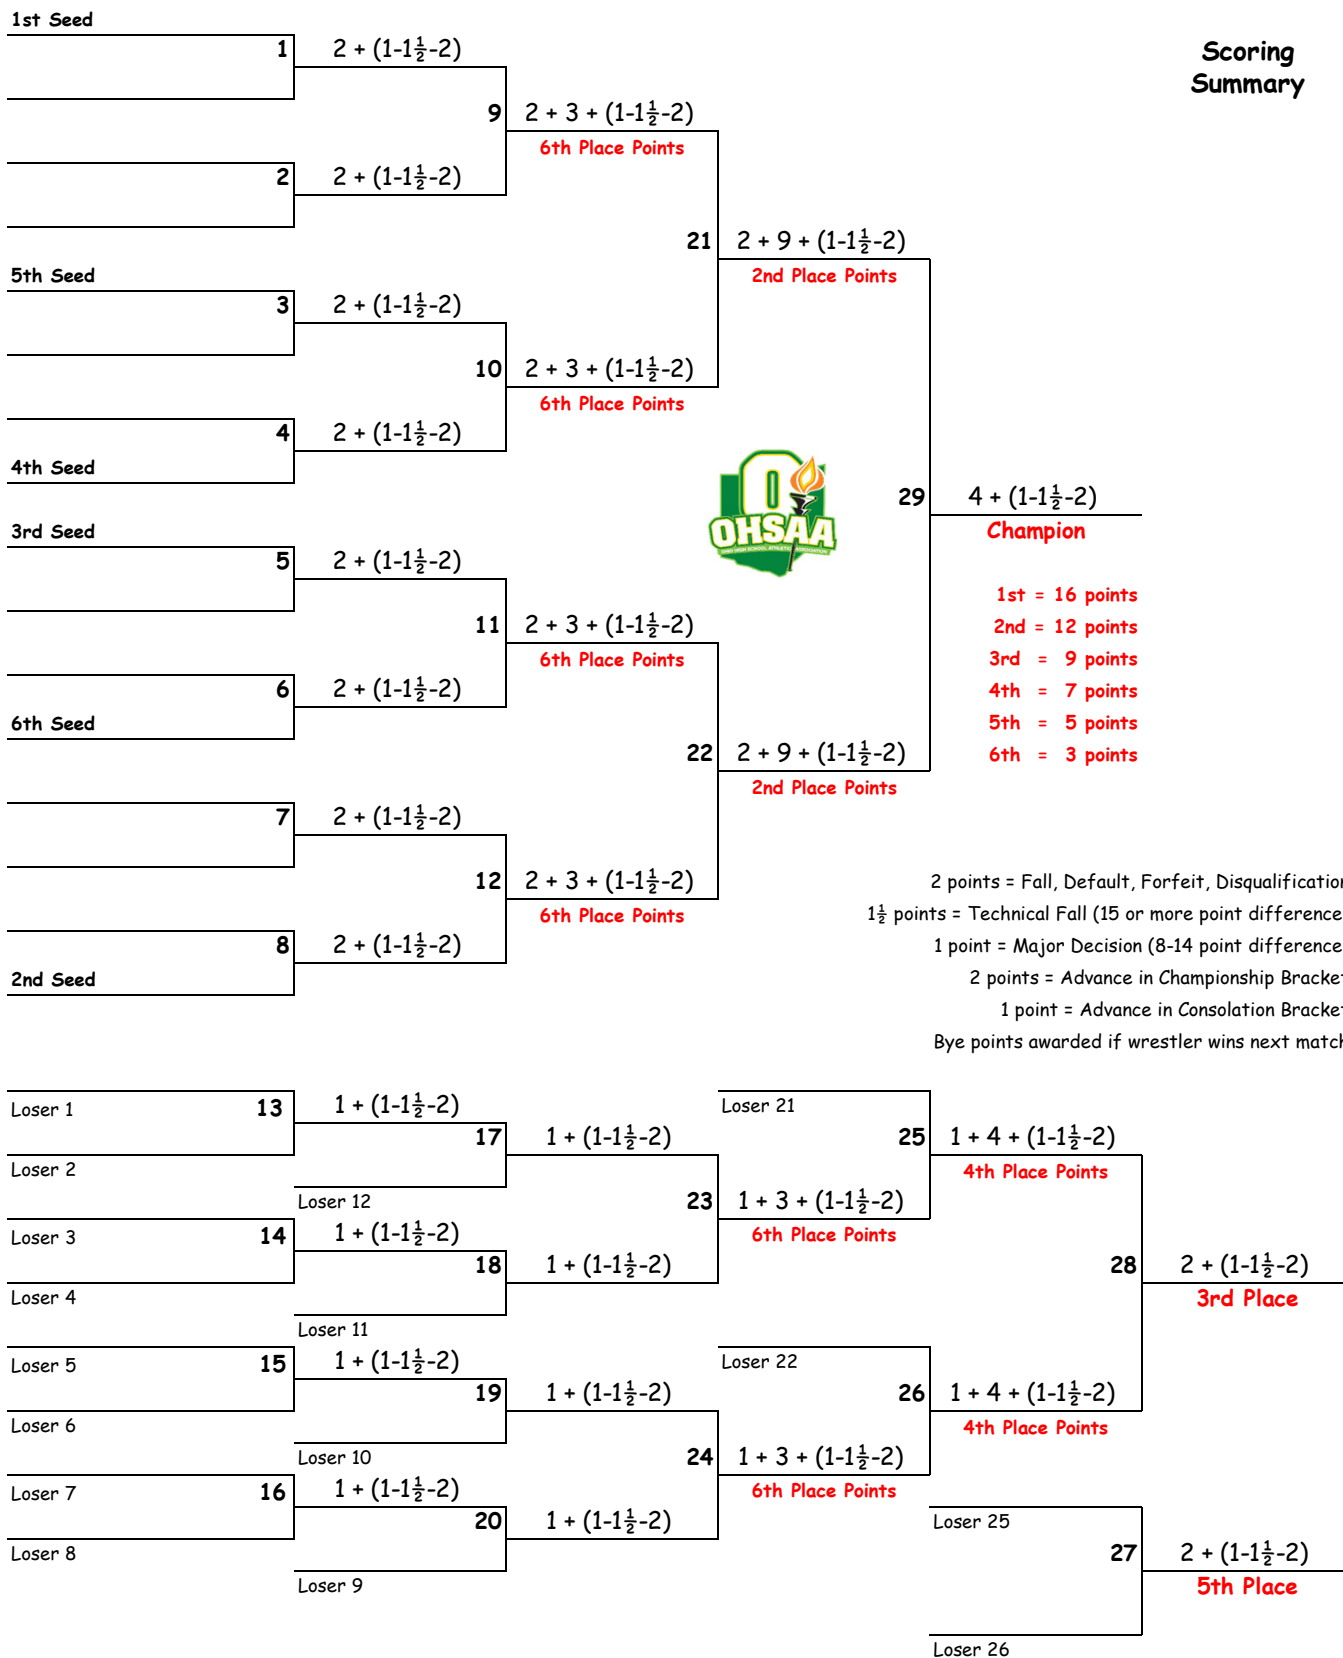

Graham Division II Sectional Wrestling - Graham 1 and 2

Scoring Summary

Note: If 8 or fewer wrestlers in a weight class, this becomes an 8 wrestler bracket and scored as such (fewer Byes)

If 4 or fewer wrestlers in a weight class, this becomes a 4 wrestler bracket and scored as such (fewer Byes)